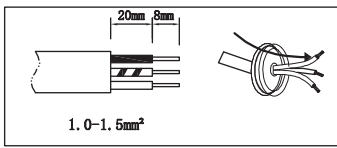

2

3

INCOMING SUPPLY

LIVE (Brown or Red)

EARTH (Green & Yellow)

NEUTRAL (Blue or Black)

TO FITTING

LIVE