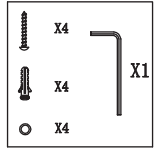

2

3

INCOMING SUPPLY

LIVE (Brown or Red)

EARTH (Green & Yellow)

NEUTRAL (Blue or Black)

TO FITTING

LIVE