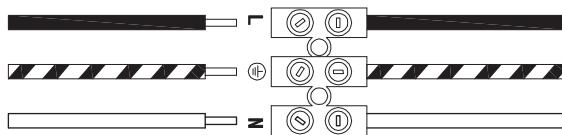

2

3

INCOMING SUPPLY

LIVE (Brown or Red)

EARTH (Green & Yellow)

NEUTRAL (Blue or Black)

TO FITTING

LIVE